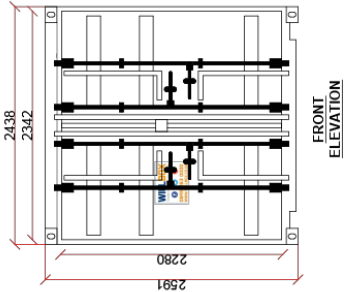

OFFSHORE CONTAINERS

10ft