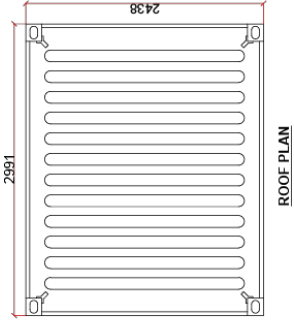

OFFSHORE CONTAINERS

10ft