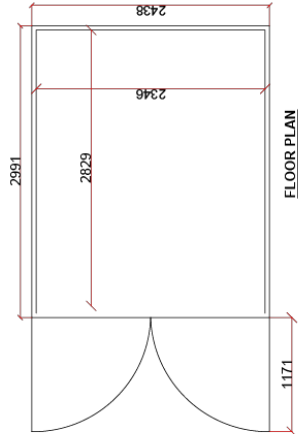

OFFSHORE CONTAINERS

10ft