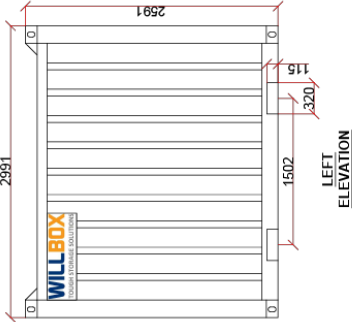

OFFSHORE CONTAINERS

10ft