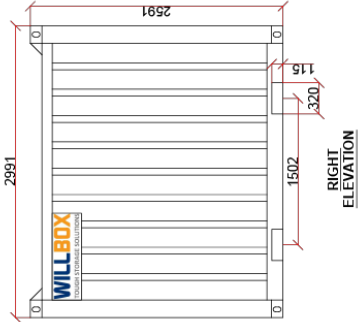

OFFSHORE CONTAINERS

10ft