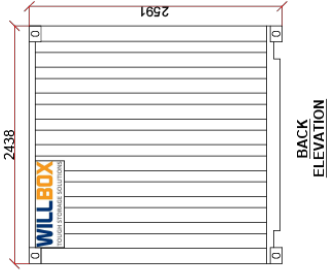

OFFSHORE CONTAINERS

10ft