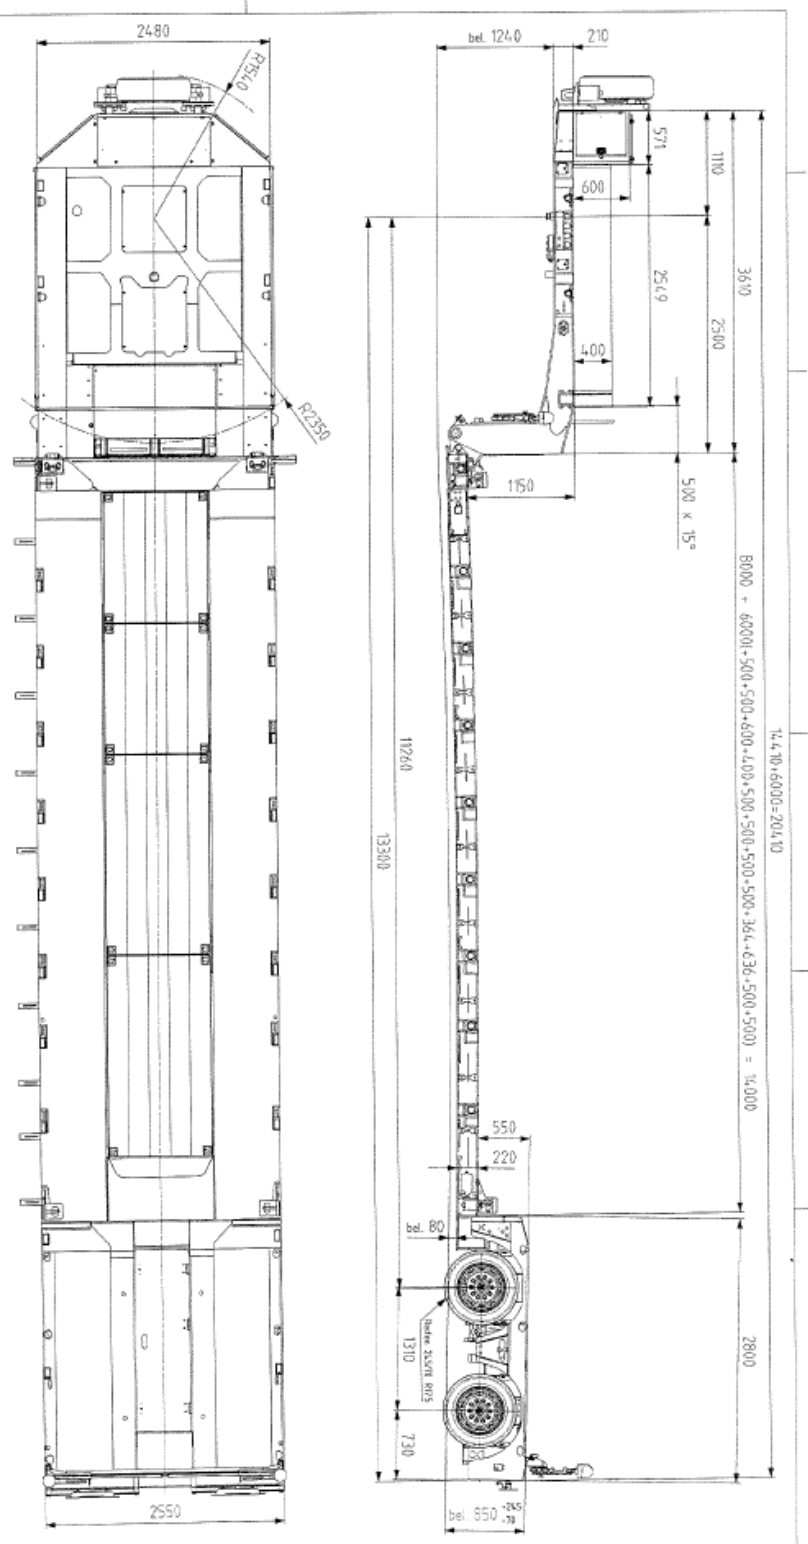

T143

WILLIAMS TRANSPORT SERVICES

Williams Shipping Transport Ltd.
Manor House Avenue
Millbrook, Southampton
SO15 0LF
Tel: 02380 701314
E-mail: transport@williams-shipping.co.uk