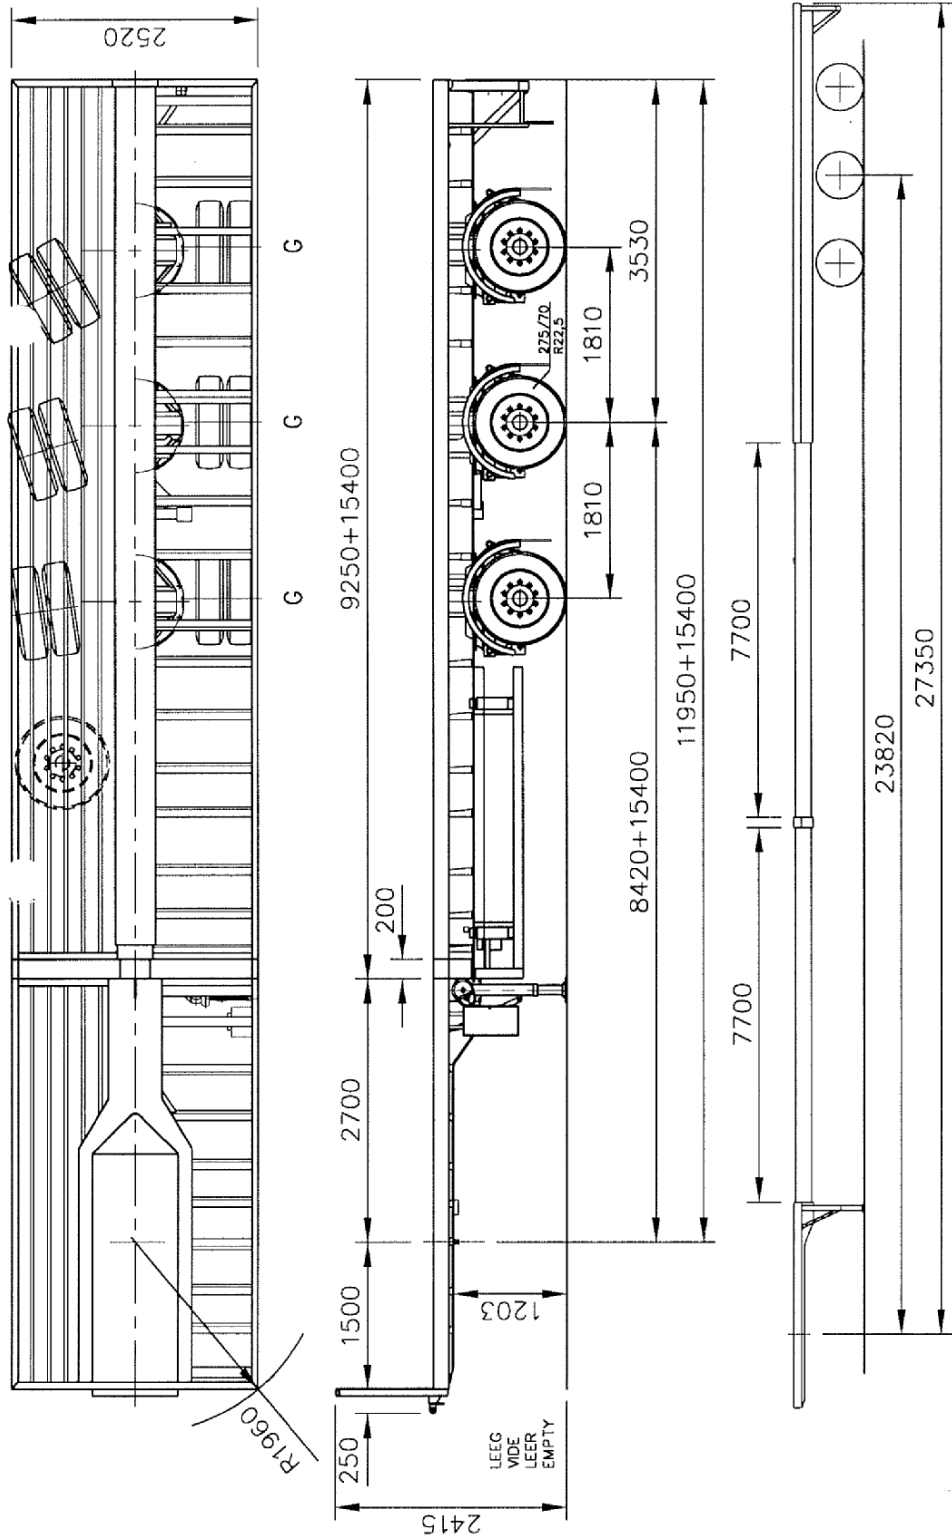

T94

Williams Shipping Transport Ltd.
Manor House Avenue
Millbrook, Southampton
SO15 0LF
Tel: 02380 701314
E-mail: transport@williams-shipping.co.uk