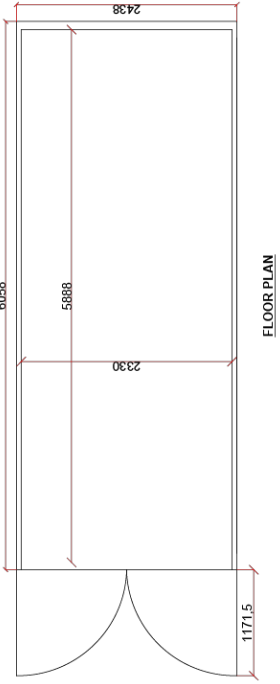

SPECIFICATIONS

Outside Dimensions (mm):	6085 x 2438 x 2591
Outside Dimensions (ft):	19ft 11" x 8ft x 8ft 6"
Tare Weights (kg):	3750
Payload (kg):	15000
Max Gross Weight (kg):	18750

OFFSHORE CONTAINERS

20ft