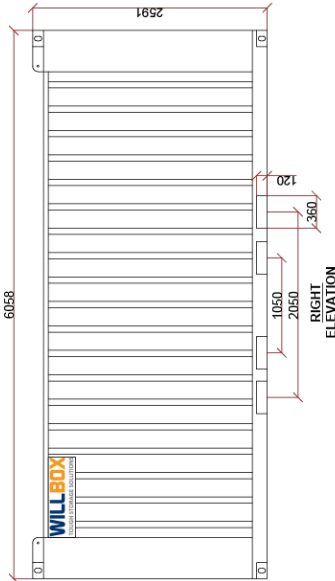

SPECIFICATIONS

Outside Dimensions (mm):	6085 x 2438 x 2591
Outside Dimensions (ft):	19ft 11" x 8ft x 8ft 6"
Tare Weights (kg):	3750
Payload (kg):	15000
Max Gross Weight (kg):	18750

OFFSHORE CONTAINERS

20ft