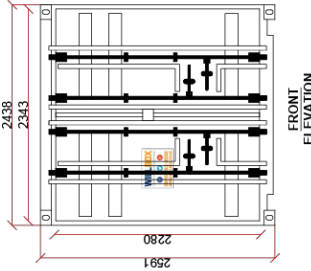

SPECIFICATIONS

Outside Dimensions (mm):	6085 x 2438 x 2591
Outside Dimensions (ft):	19ft 11" x 8ft x 8ft 6"
Tare Weights (kg):	3750
Payload (kg):	15000
Max Gross Weight (kg):	18750

OFFSHORE CONTAINERS

20ft