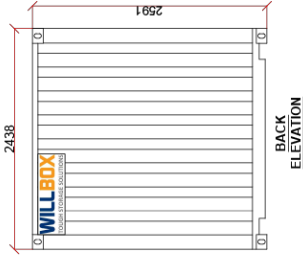

SPECIFICATIONS

Outside Dimensions (mm):	6085 x 2438 x 2591
Outside Dimensions (ft):	19ft 11" x 8ft x 8ft 6"
Tare Weights (kg):	3750
Payload (kg):	15000
Max Gross Weight (kg):	18750

OFFSHORE CONTAINERS

20ft