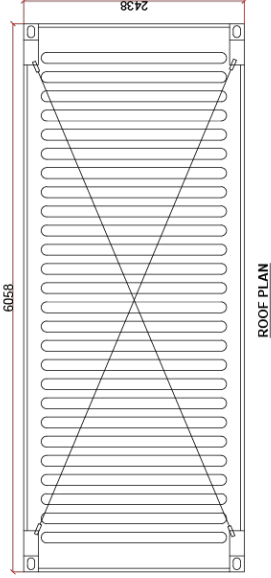

SPECIFICATIONS

Outside Dimensions (mm):	6085 x 2438 x 2591
Outside Dimensions (ft):	19ft 11" x 8ft x 8ft 6"
Tare Weights (kg):	3750
Payload (kg):	15000
Max Gross Weight (kg):	18750

OFFSHORE CONTAINERS

20ft