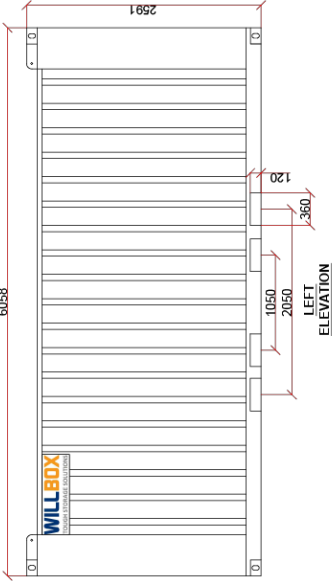

SPECIFICATIONS

Outside Dimensions (mm):	6085 x 2438 x 2591
Outside Dimensions (ft):	19ft 11" x 8ft x 8ft 6"
Tare Weights (kg):	3750
Payload (kg):	15000
Max Gross Weight (kg):	18750

OFFSHORE CONTAINERS

20ft